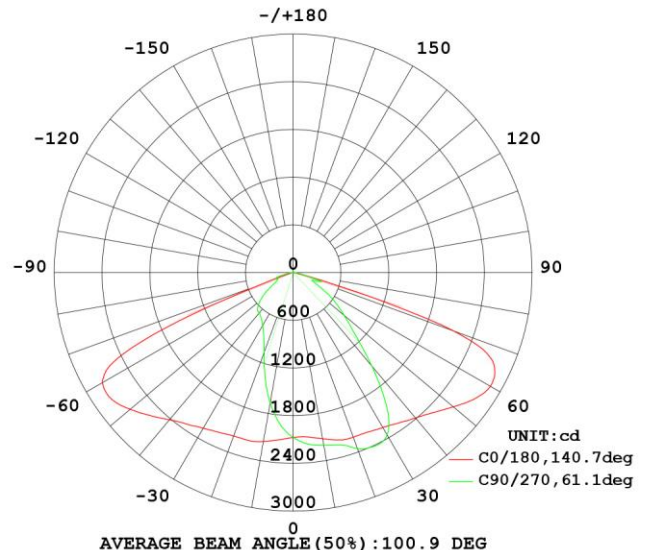

SPECIFICATION

MiTRA-LED

Mitra Terpercaya Anda

60W LED STREET LIGHT

■ BRX-60ST DATASHEET

Features

Integrated design of driver box and arm ,the whole aluminum lamp is able to heat dissipation .With two specifications of the light pole's back over : $\varnothing 60\text{mm}$ and $\varnothing 40\text{mm}$.The protection grade reaching IP67 ,it can withstand a level 17 hurricane . 54pcs SMD 3030 leds ,chip brand use LM-80 passed Bridgelux chip and Osram chip for option , Meanwell or Sosen driver available .

LUMINOUS INTENSITY DISTRIBUTION DIAGRAM

Parameters

Model Number	GM-LD-01	Power	60W
Input Voltage	AC100-240V	LED Chip	54pcs Bridgelux 3030
Power Factor	>95%	Luminous Flux	6600-7200LM
Beam Angle	70*140°	IP Grade	IP 65
Lumen Output	7200lm @6000K@Ra70 7200lm @4000K@Ra70 6800lm @3000K@Ra70	Power Line (0.75mm ² Three-core wire)	Brown : L Blue : N Yellow/Green : G
Color of lamp housing	Grey	Driver	TUV / Meanwell
Working Temperature	-25°C~+55°C	Store Temperature	-25°C~+65°C(25°C is best)
Product Size	431.3*160*89.3mm	Package Size	47.5*21.5*14.5 cm
G.W	2.5kg	Warranty	3 / 5 years

Dimension